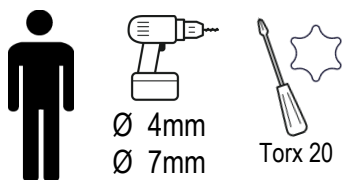

Arkkip 530BR	–
Arkkip 460	–
Sportsman 445 Catch	–
Sportsman 445 Max	–
Sportsman 445 Basic	–
Sportsman 400	–
Sportsman 355	–
Fishing 440	•
Fishing 410	–
Inkas 525	–
Inkas 495	–
Inkas 465	–
Inkas 465L	–
• = passar / fits – = passr inte / does not fit	

DU BEHÖVER / YOU NEED

I LÅDAN / IN THE BOX

1		x1	812024 solcellspanel 54W
2		x1	812230 Regulator micro 5A
3		x1	810545 Batteribox
4		x1	210650 Fästplåt batteribox
5		x2	Fästvinkel solcell
6		x6	810005 LKT M4x10
7		x4	810075 Mutter M4, Lås
8		x2	810939 Mutter kupol M4
9		x2	810088 Hål mont. Stripe