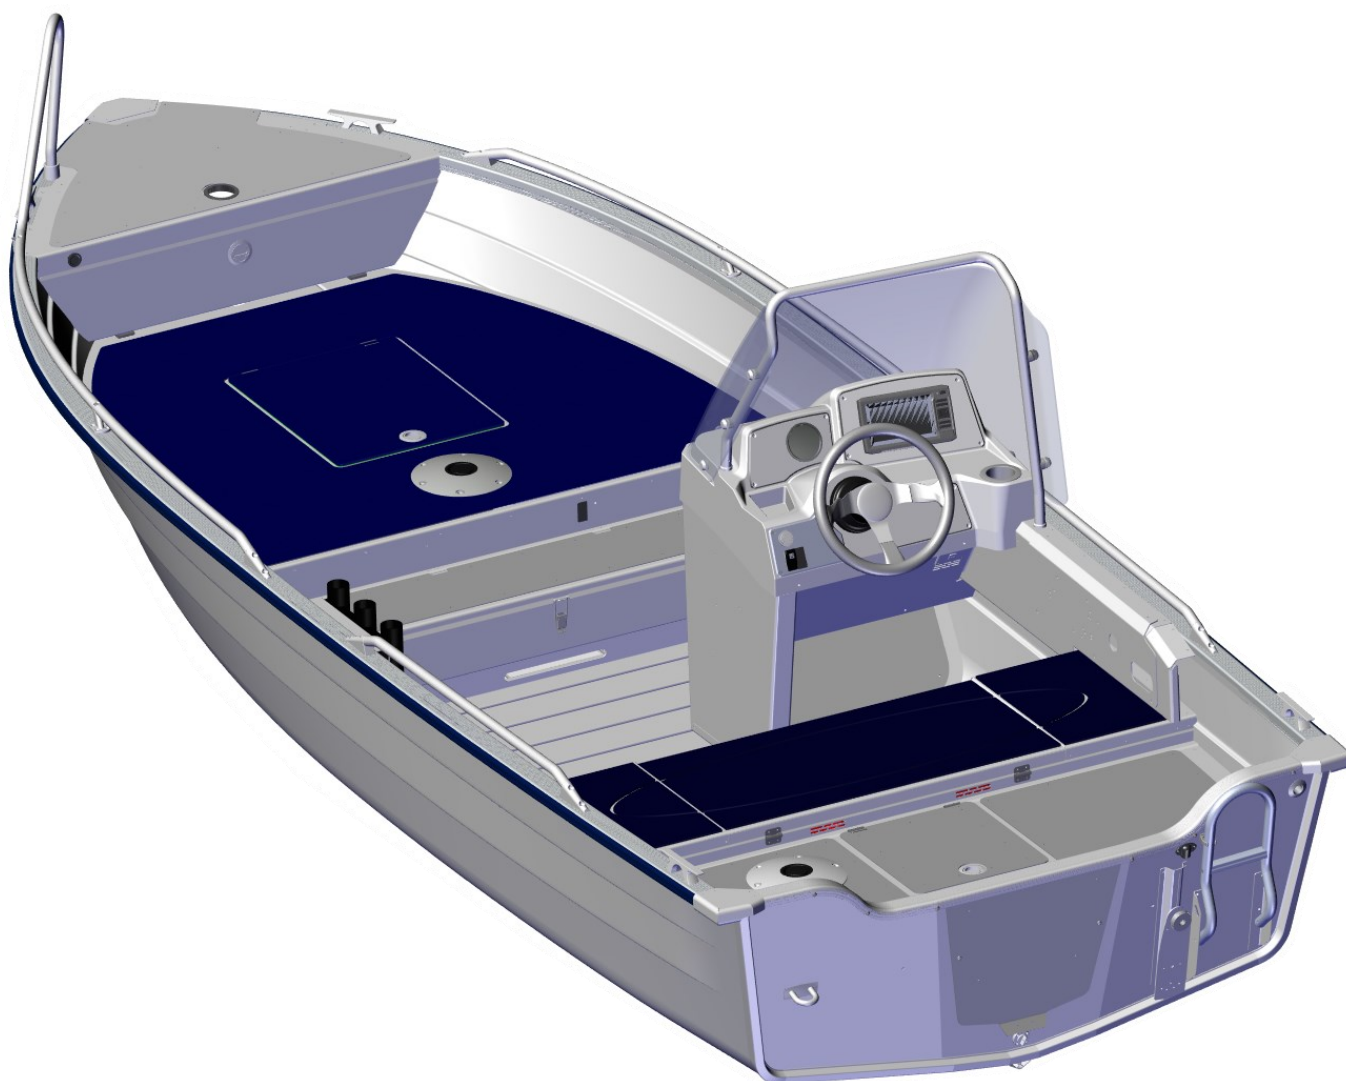

Matta till fiskedäck 445 Catch

Carpet for fishingdeck 445 Catch

Art.Nr. 627 500

Aluminiumbåtar

| | |
|---|---|
| Arkip 530BR | – |
| Arkip 460 | – |
| Sportsman 445 Catch | • |
| Sportsman 445 Max | – |
| Sportsman 445 Basic | – |
| Sportsman 400 | – |
| Sportsman 355 | – |
| Fishing 440 | – |
| Fishing 410 | – |
| Inkas 525 | – |
| Inkas 495 | – |
| Inkas 465 | – |
| Inkas 465L | – |
| • = passar / fits – = passar inte / does not fit | |