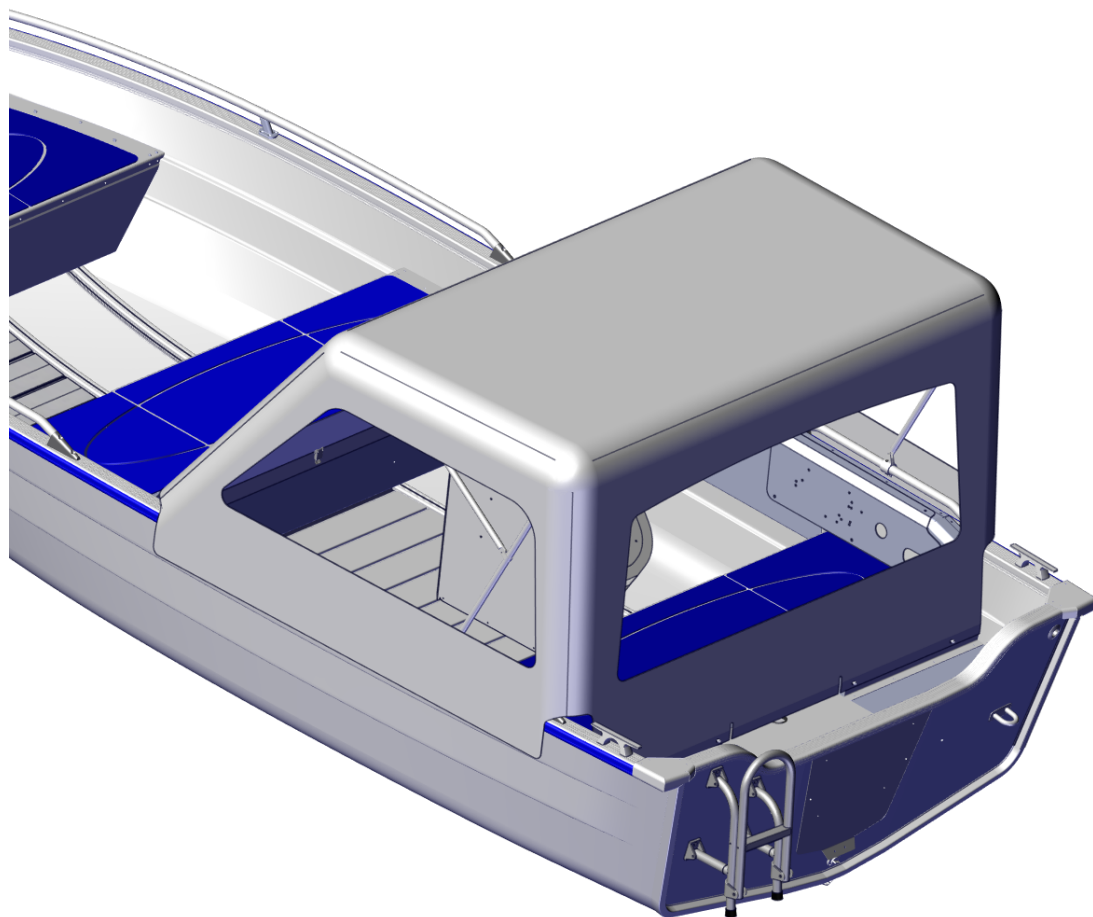

Akterkapell 445 Max

Spray cover, drivable 445 Sportsman max

Art.Nr. 302 445

Aluminiumbåtar

Arkip 530BR	–
Arkip 460	–
Sportsman 445 Catch	–
Sportsman 445 Max	•
Sportsman 445 Basic	–
Sportsman 400	–
Sportsman 355	–
Fishing 440	–
Fishing 410	–
Inkas 525	–
Inkas 495	–
Inkas 465	–
Inkas 465L	–
• = passar / fits – = passar inte / does not fit	

1

Size 7

x2

810912

x2

810075

x2

2