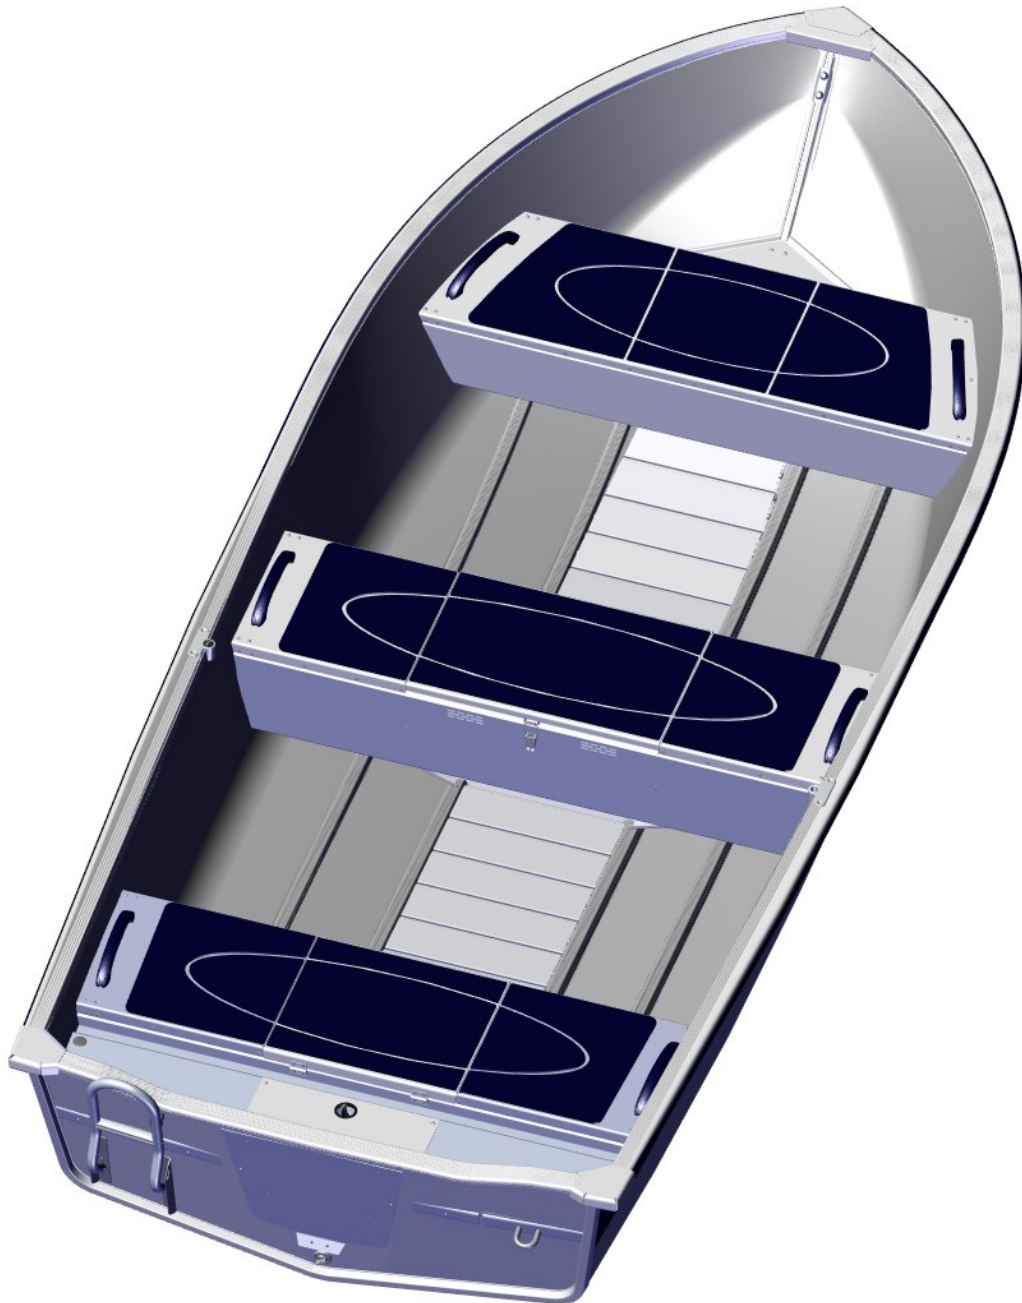

# Aluminiumdurk 400 Sportsman

## Aluminium flooring 400 Sportsman

Art.Nr. 610400

Aluminiumbåtar

Arkip 530BR	-
Arkip 460	-
Sportsman 445 Catch	-
Sportsman 445 Max	-
Sportsman 445 Basic	-
Sportsman 400	•
Sportsman 355	-
Fishing 440	-
Fishing 410	-
Inkas 525	-
Inkas 495	-
Inkas 465	-
Inkas 465L	-
• = passar / fits - = passar inte / does not fit	