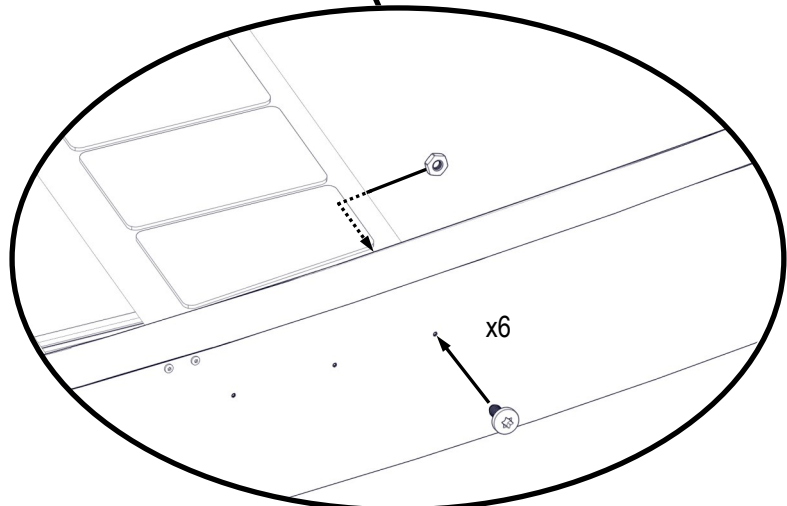

2

3

Torx 20

810005

810006