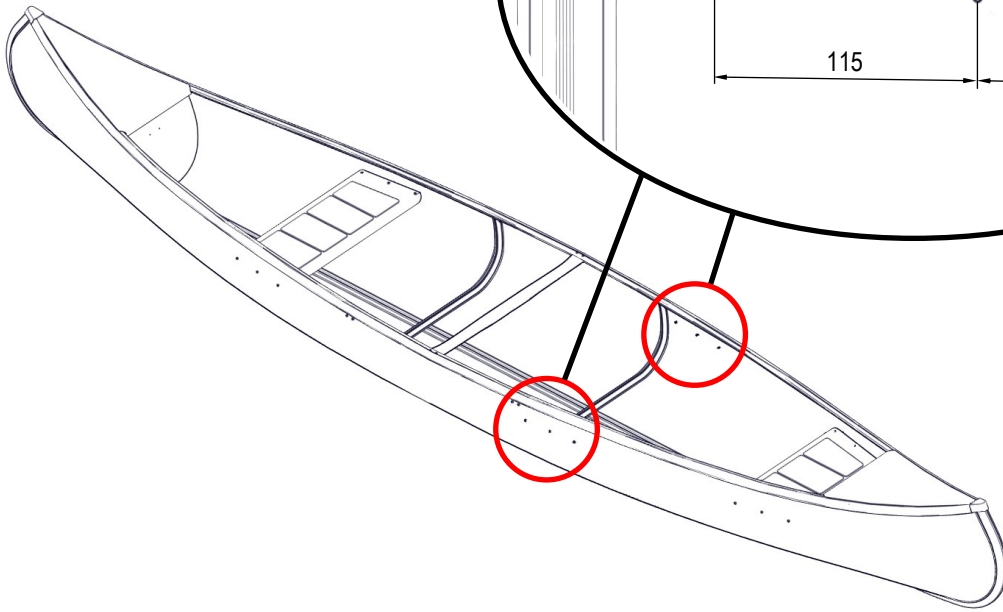

2

3

Torx 20

810005

810006