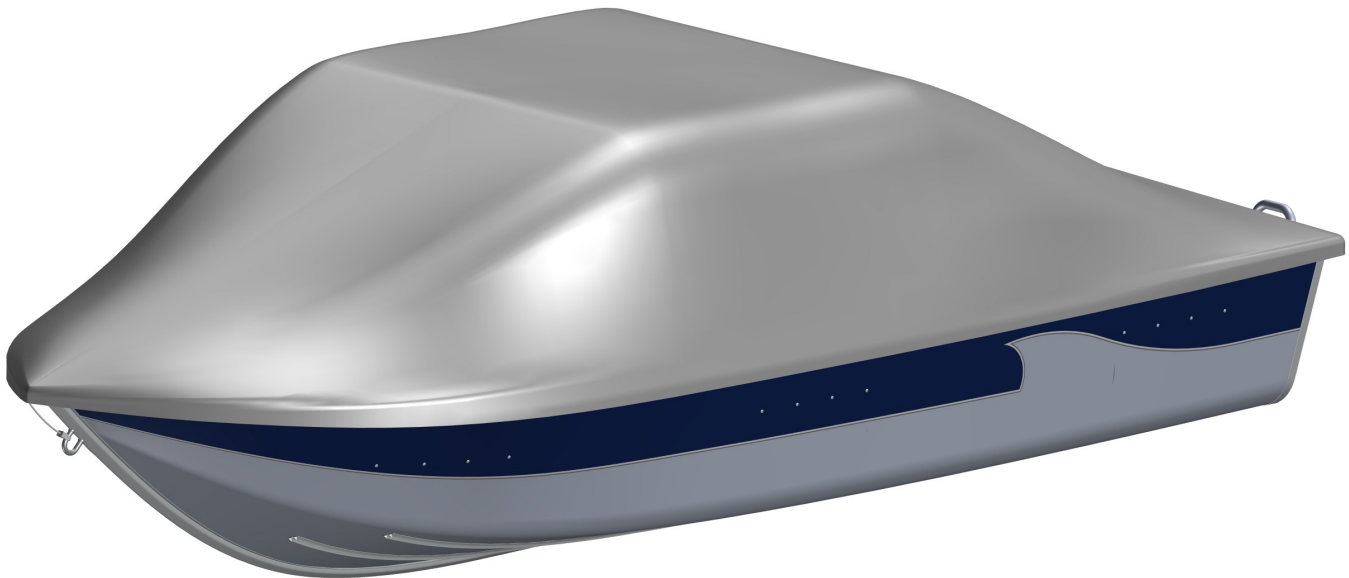

Hamnkapell 400

Spray cover, harbour 400

Art.No. 302401

Aluminiumbåtar

Arkip 530BR	–
Arkip 460	–
Sportsman 445 Catch	–
Sportsman 445 Max	–
Sportsman 445 Basic	–
Sportsman 400	•
Sportsman 355	–
Fishing 440	–
Fishing 410	–
Inkas 525	–
Inkas 495	–
Inkas 465	–
Inkas 465L	–
• = passar / fits – = passar inte / does not fit	

1

-  x2
-  x4
-  x2
-  x2

2

3

Ø 3,5mm

Torx 20

x4
810001

4