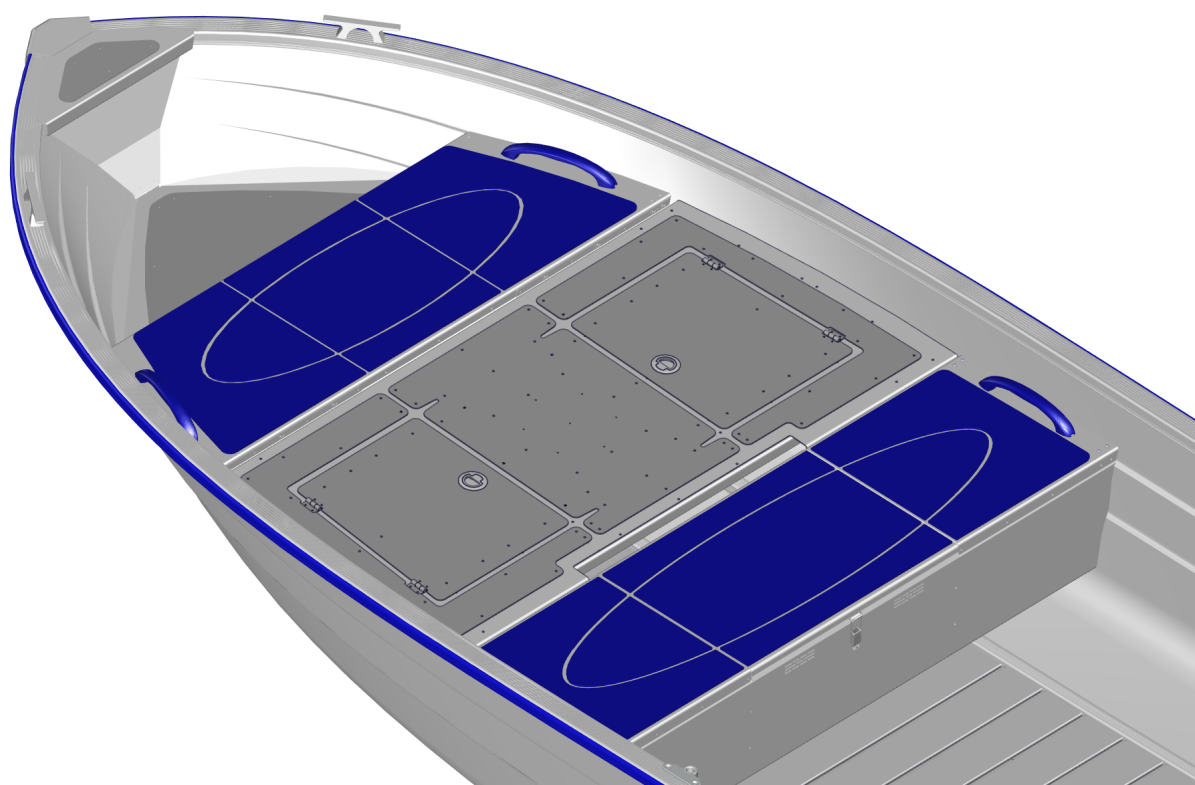

Fiskeplattform 445

Fishing deck 445

Art.Nr. 712 026

Aluminiumbåtar

Arkip 530BR	–
Arkip 460	–
Sportsman 445 Catch	–
Sportsman 445 Max	•
Sportsman 445 Basic	•
Sportsman 400	–
Sportsman 355	–
Fishing 440	–
Fishing 410	–
Inkas 525	–
Inkas 495	–
Inkas 465	–
Inkas 465L	–
• = passar / fits – = passr inte / does not fit	