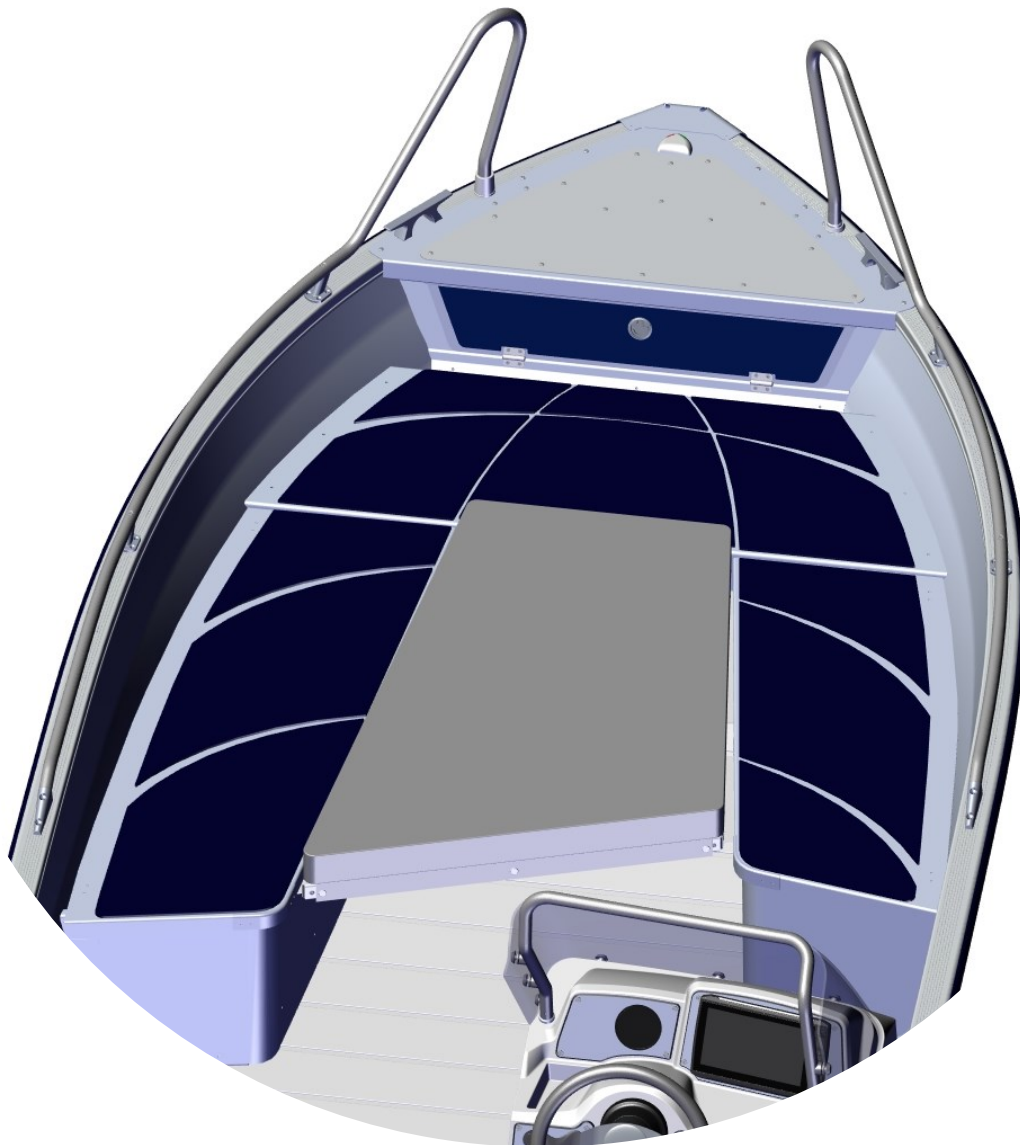

# Sittdyna för Fiske-/soldäck 460

## Seat pad for Fishing/sun deck 460

Art.No. 627462

Aluminiumbåtar

|   |   |
|---|---|
| Arkip 530BR   | – |
| Arkip 460   | • |
| Sportsman 445 Catch                                 | – |
| Sportsman 445 Max                                   | – |
| Sportsman 445 Basic                                 | – |
| Sportsman 400                                       | – |
| Sportsman 355                                       | – |
| Fishing 440   | – |
| Fishing 410   | – |
| Inkas 525   | – |
| Inkas 495   | – |
| Inkas 465   | – |
| Inkas 465L  | – |
| • = passar / fits<br>– = passar inte / does not fit |   |