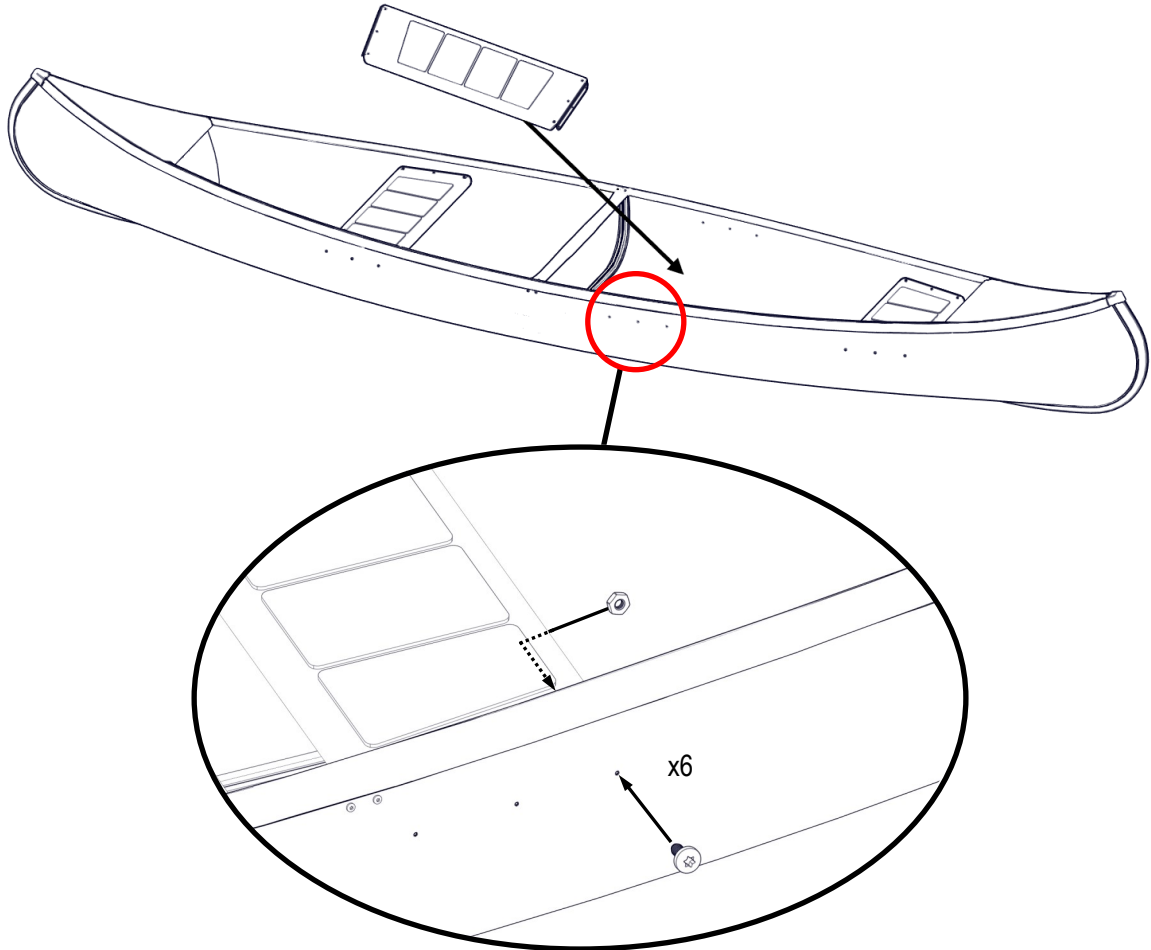

2

Torx 20

810005

810006

Made in Sweden