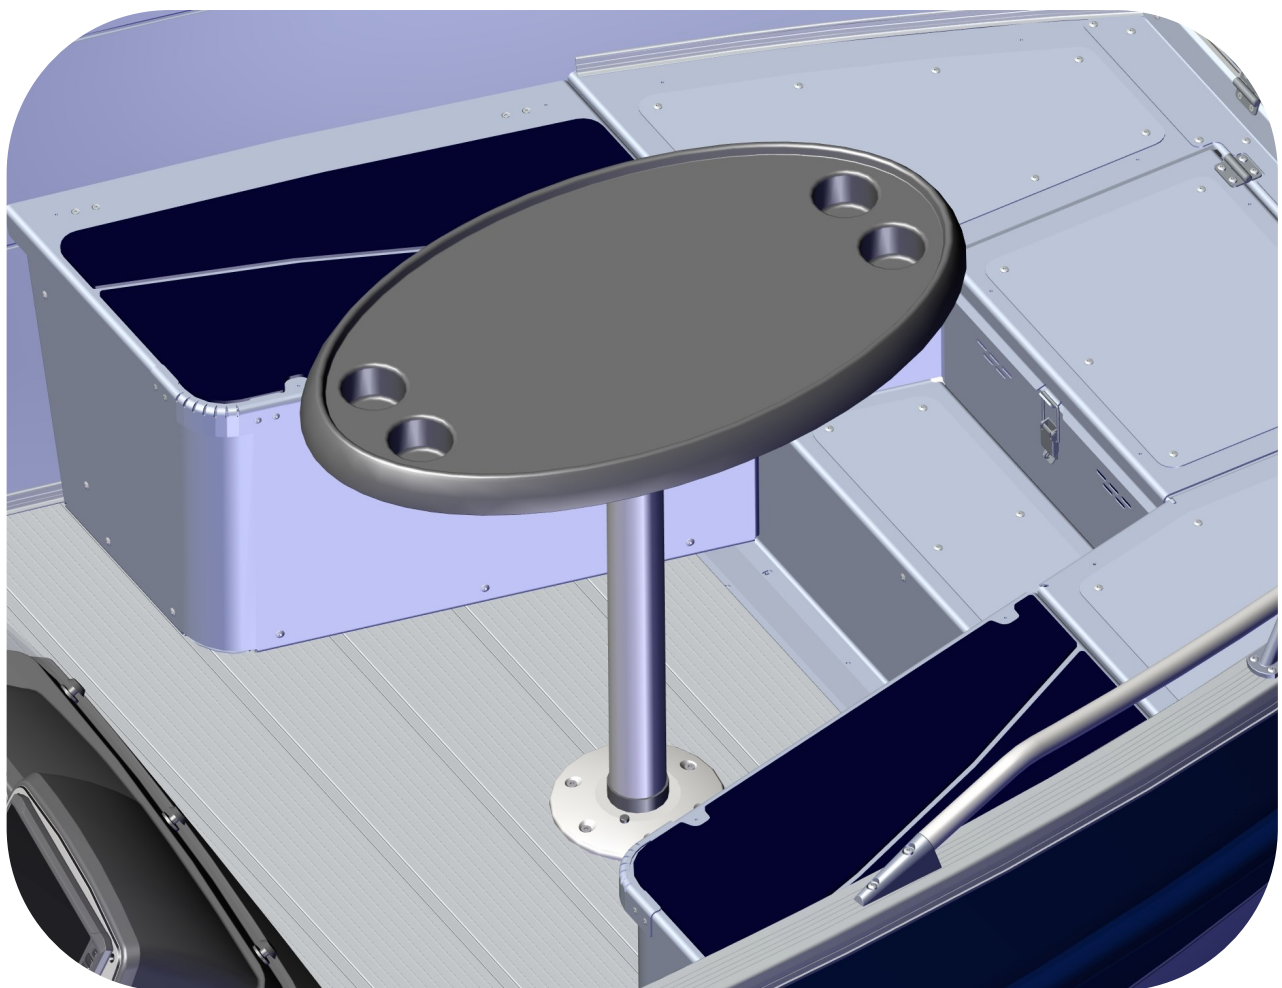

Bord m. stativ grått

Cockpit table with stand, gray

Art.No. 719007

Aluminiumbåtar

Arkkip 530BR	•
Arkkip 460	–
Sportsman 445 Catch	–
Sportsman 445 Max	–
Sportsman 445 Basic	–
Sportsman 400	–
Sportsman 355	–
Fishing 440	–
Fishing 410	–
Inkas 525	–
Inkas 495	–
Inkas 465	–
Inkas 465L	–
• = passar / fits – = passar inte / does not fit	

2

Ø 5,5mm

3

Torx 30

x1

719006

x2

812210