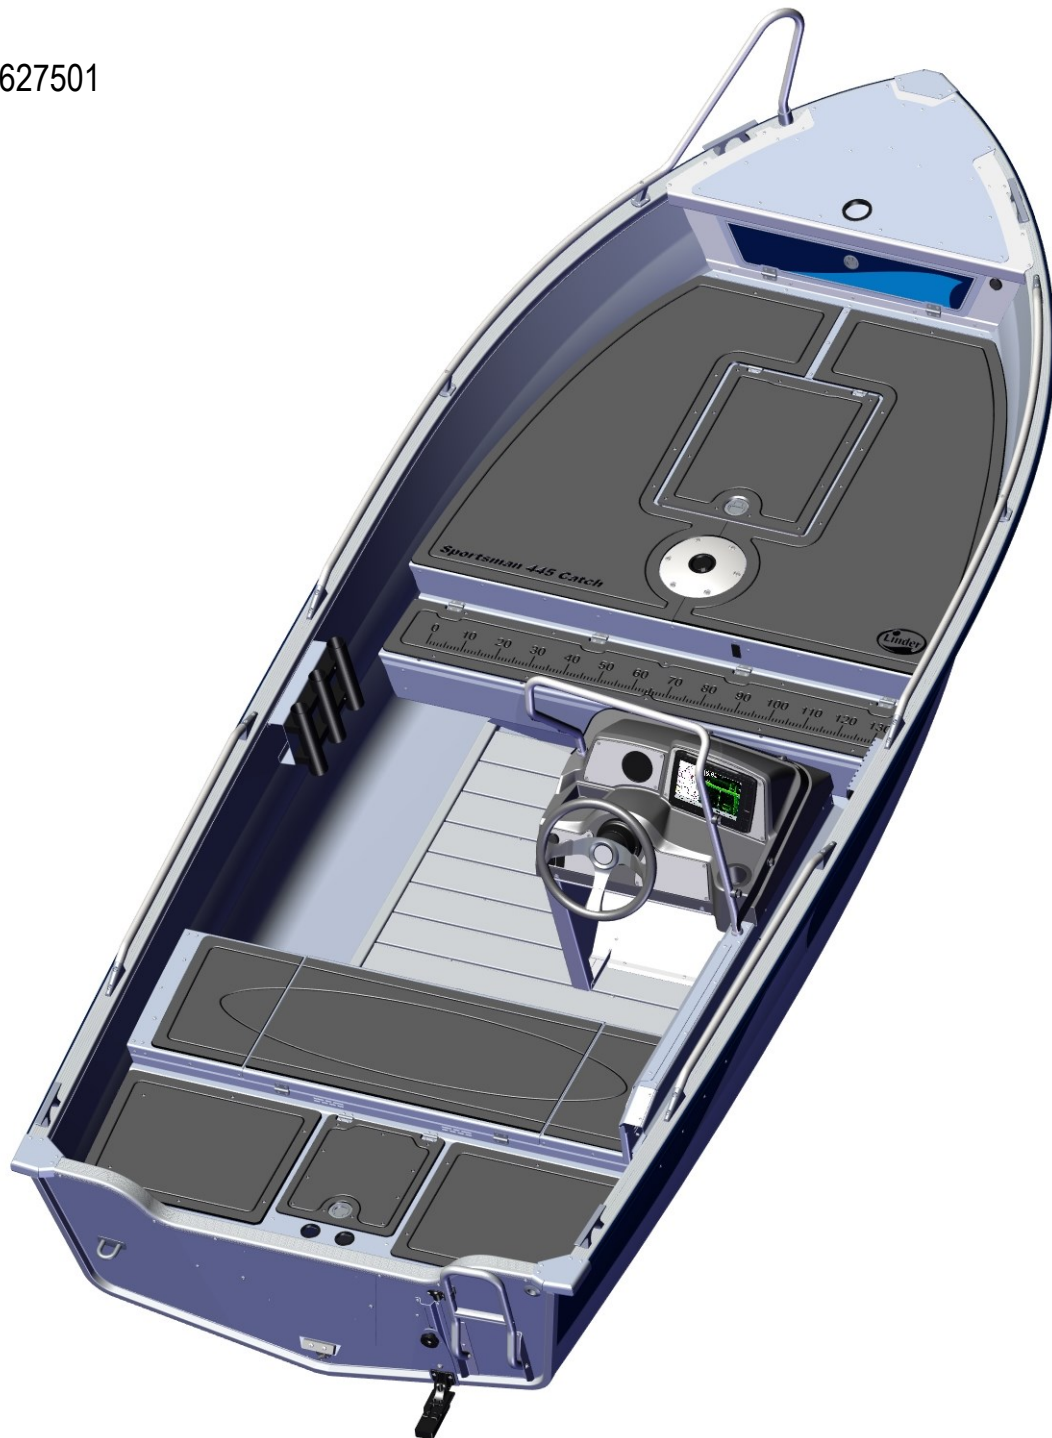

Softfloor 445 catch

Softfloor 445 catch

Art.No. 627501

Aluminiumbåtar

Arkip 530BR	-
Arkip 460	-
Sportsman 445 Catch	•
Sportsman 445 Max	-
Sportsman 445 Basic	-
Sportsman 400	-
Sportsman 355	-
Fishing 440	-
Fishing 410	-
Inkas 525	-
Inkas 495	-
Inkas 465	-
Inkas 465L	-
• = passar / fits - = passar inte / does not fit	