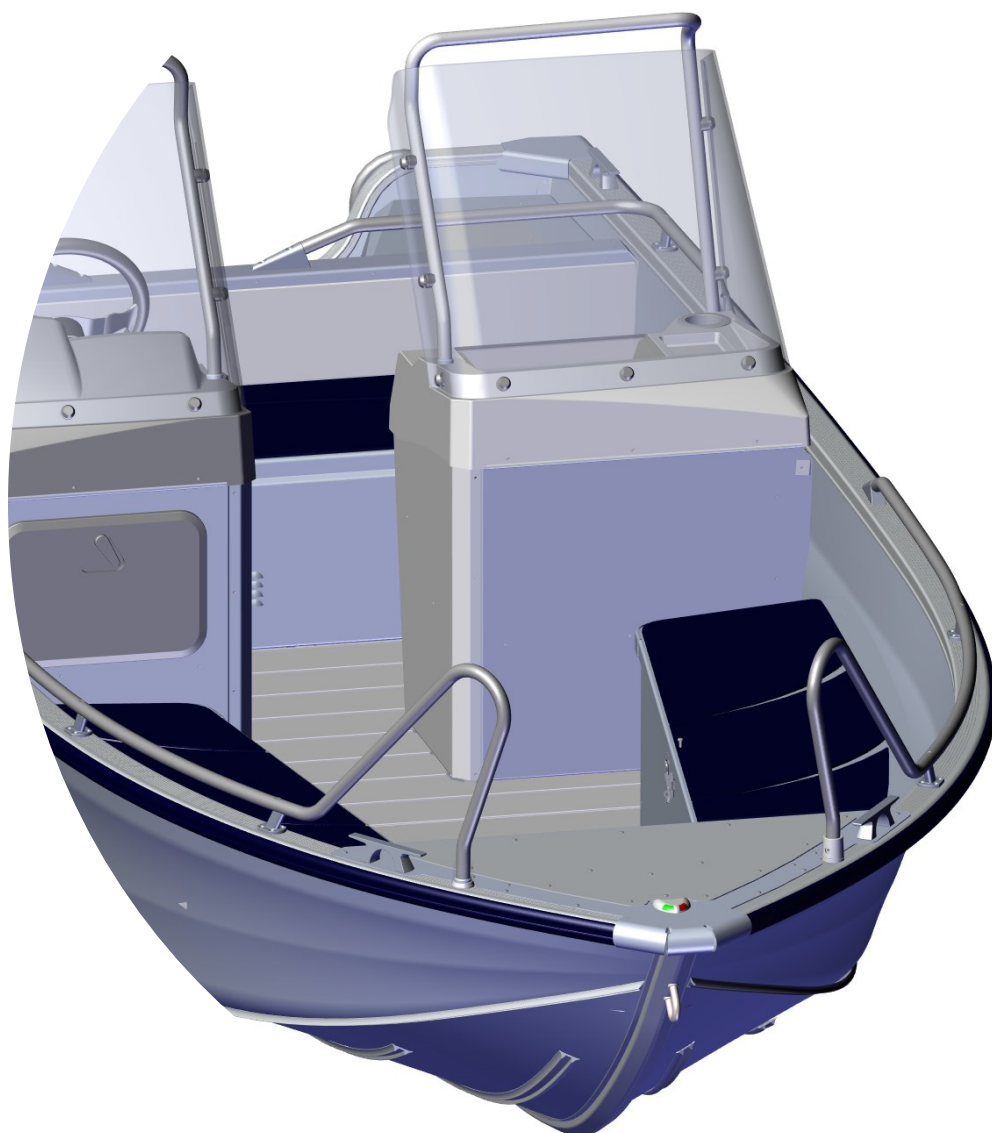

Pulpet 460 vänster 2015- Console 460 left 2015-

Art.No. 714460

Aluminiumbåtar

Arkip 530BR	–
Arkip 460	•
Sportsman 445 Catch	–
Sportsman 445 Max	–
Sportsman 445 Basic	–
Sportsman 400	–
Sportsman 355	–
Fishing 440	–
Fishing 410	–
Inkas 525	–
Inkas 495	–
Inkas 465	–
Inkas 465L	–
• = passar / fits – = passar inte / does not fit	