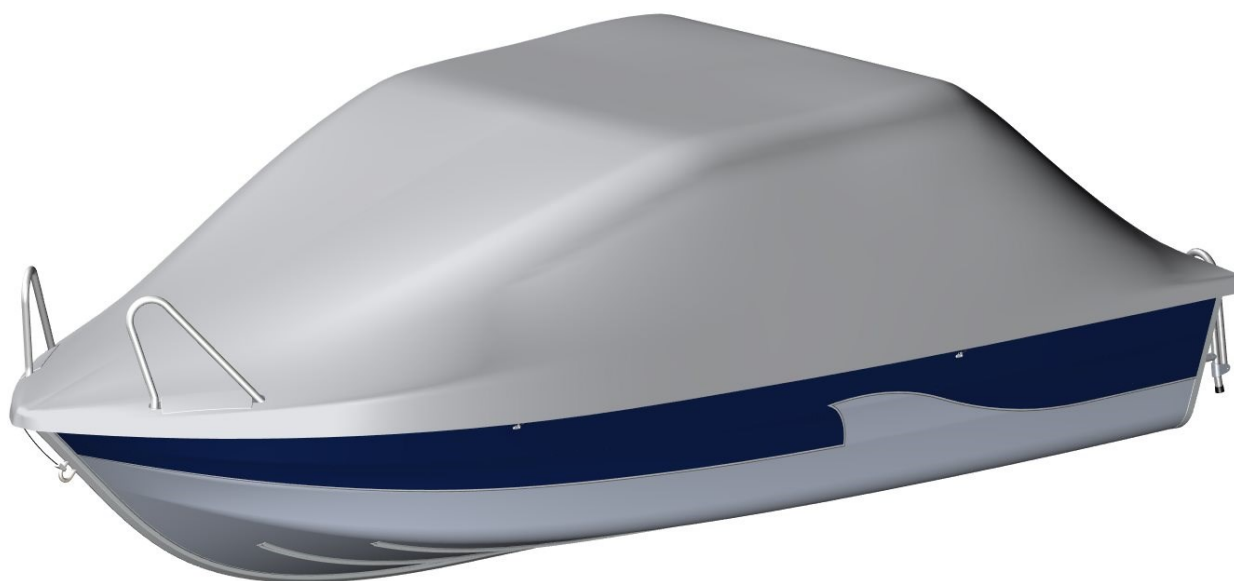

Hamnkapell 445 Sportsman

Spray cover, harbour 445 Sportsman

Art.No. 302446

Aluminiumbåtar

Arkip 530BR	–
Arkip 460	–
Sportsman 445 Catch	•
Sportsman 445 Max	•
Sportsman 445 Basic	•
Sportsman 400	–
Sportsman 355	–
Fishing 440	–
Fishing 410	–
Inkas 525	–
Inkas 495	–
Inkas 465	–
Inkas 465L	–
• = passar / fits – = passar inte / does not fit	