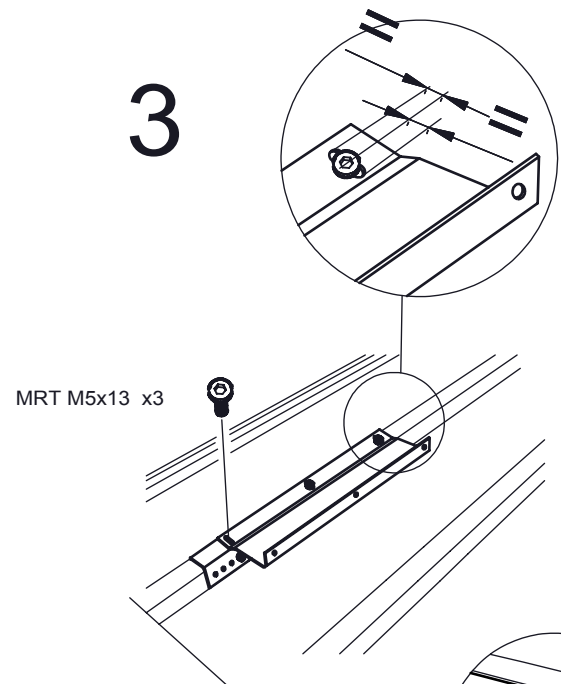

# Styrpulpet 400 sidmont. 2007 Steering console 400 right hand 2007 Steuerstand 400 recht 2007

Art.Nr: 717400

1

-  MRT M5x16 x6
-  LKT M5x10 x3
-  LKT M5x16 x4
-  MRT M5x13 x3
-  M 5 x3

2

3

4

5,0 MM x3