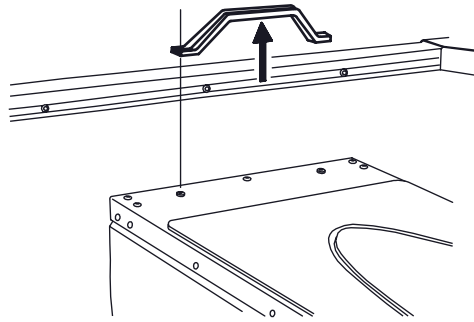

# Styrpulpet 400 sidmont. 2007 Steering console 400 right hand 2007 Steuerstand 400 recht 2007

Art.Nr: 717400

1

-  MRT M5x16 x6
-  LKT M5x10 x3
-  LKT M5x16 x4
-  MRT M5x13 x3
-  M 5 x3

2

3

4

5,0 MM x3