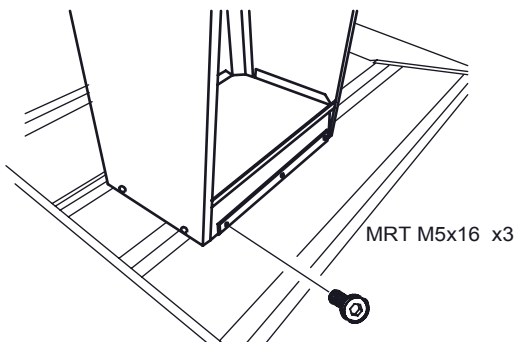

# Styrpulpet 400 sidmont. 2007 Steering console 400 right hand 2007 Steuerstand 400 recht 2007

Art.Nr: 717400

1

-  MRT M5x16 x6
-  LKT M5x10 x3
-  LKT M5x16 x4
-  MRT M5x13 x3
-  M 5 x3

2

3

4

5,0 MM x3