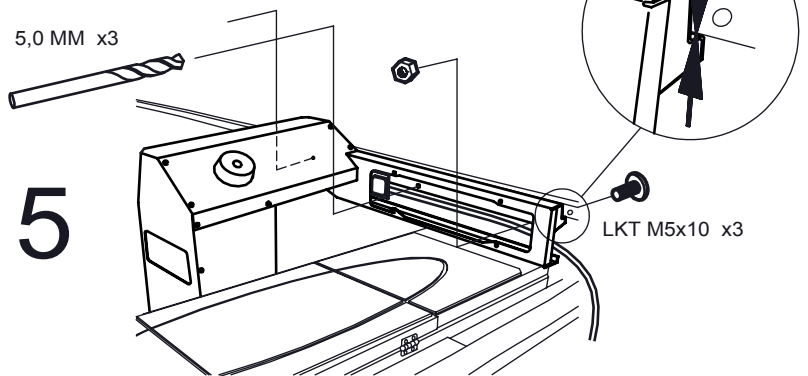

Styrpulpet 400 sidmont. 2007 Steering console 400 right hand 2007 Steuerstand 400 recht 2007

Art.Nr: 717400

1

- MRT M5x16 x6
- LKT M5x10 x3
- LKT M5x16 x4
- MRT M5x13 x3
- M 5 x3

2

3

4

5,0 MM x3

5

6