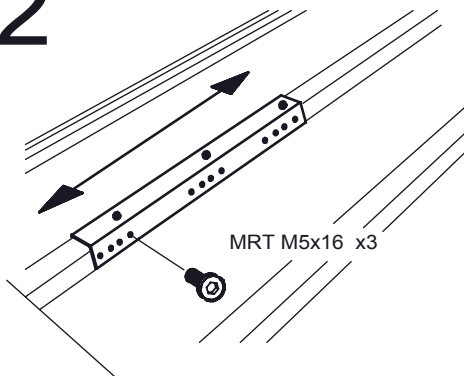

# Styrpulpet 400 sidmont. 2007 Steering console 400 right hand 2007 Steuerstand 400 recht 2007

Art.Nr: 717400

1

-  MRT M5x16 x6
-  LKT M5x10 x3
-  LKT M5x16 x4
-  MRT M5x13 x3
-  M 5 x3

2

3

4

5,0 MM x3