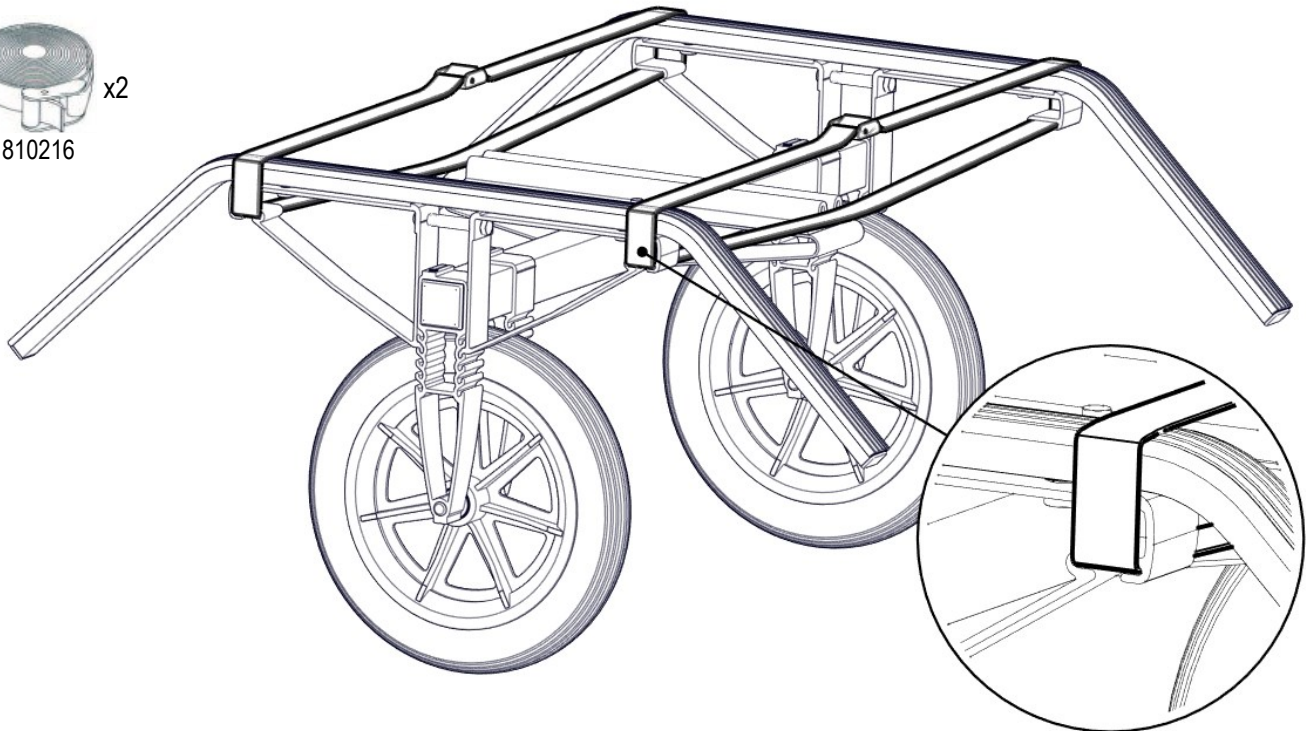

4

10mm

210220

x2

810224

x4

810225

x2

810451

x2

810219

x2

5

810216

x2