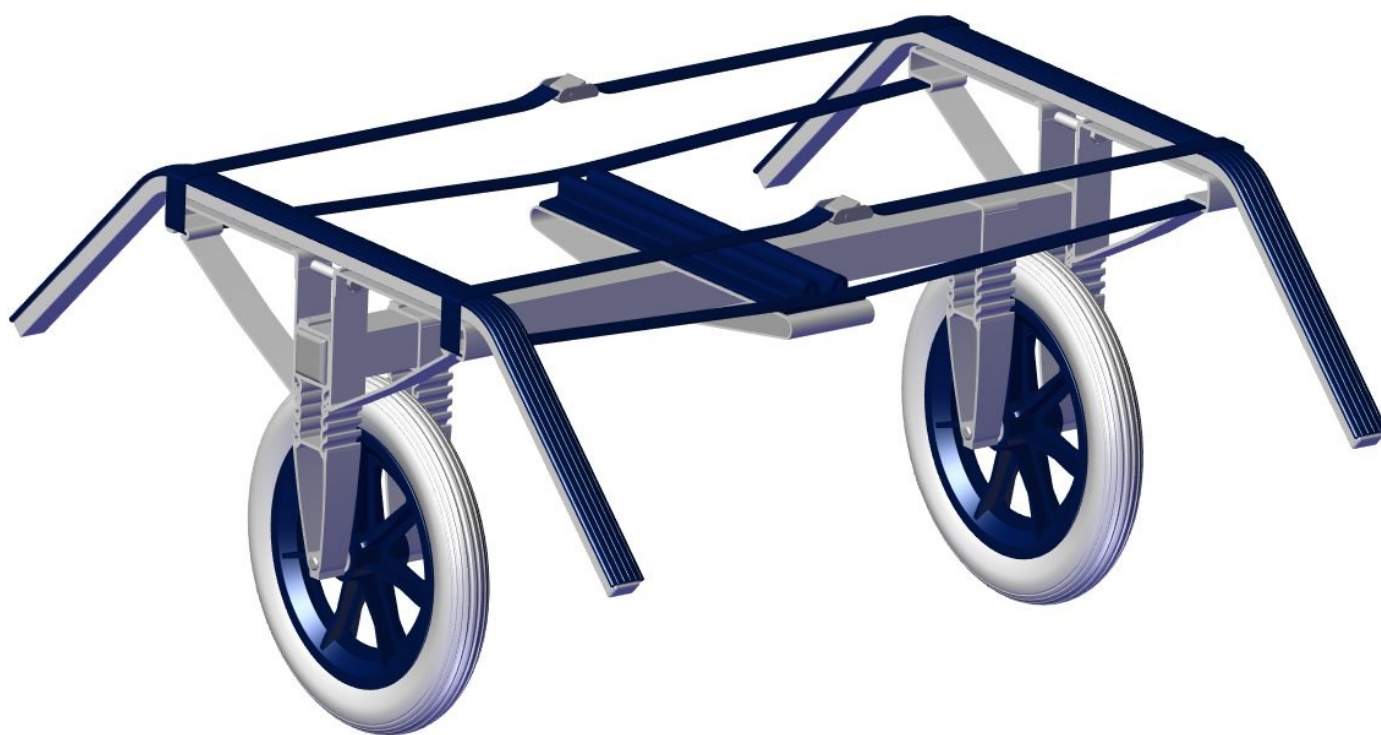

Båtvagn Boat cart

Art.Nr. 405000

Aluminiumbåtar

Arkip 530BR	–
Arkip 460	–
Sportsman 445 Catch	–
Sportsman 445 Max	–
Sportsman 445 Basic	–
Sportsman 400	–
Sportsman 355	•
Fishing 440	•
Fishing 410	•
Inkas 525	–
Inkas 495	–
Inkas 465	–
Inkas 465L	–
• = passar / fits – = passar inte / does not fit	

1

2

3

x4

210218

4

10mm

210220