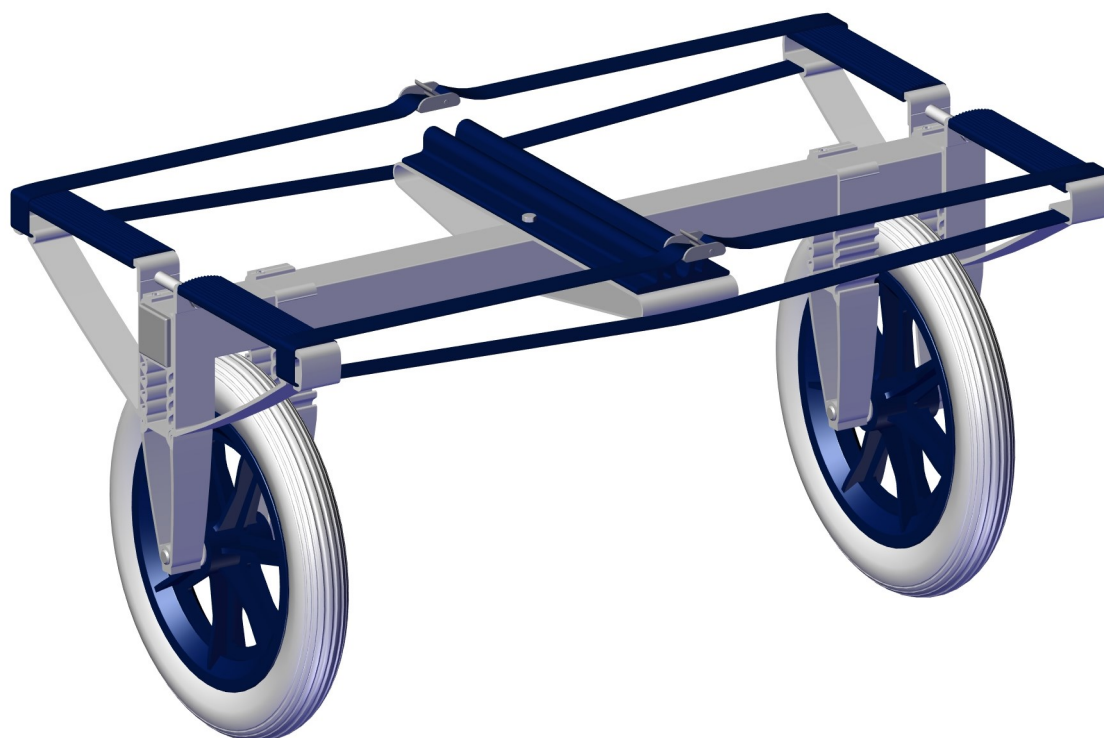

Kanotvagn

Canoe cart

Art.No. 406000

Aluminiumbåtar

Arkip 530BR	–
Arkip 460	–
Sportsman 445 Catch	–
Sportsman 445 Max	–
Sportsman 445 Basic	–
Sportsman 400	–
Sportsman 355	–
Fishing 440	–
Fishing 410	–
Inkas 525	•
Inkas 495	•
Inkas 465	•
Inkas 465L	•
• = passar / fits – = passar inte / does not fit	