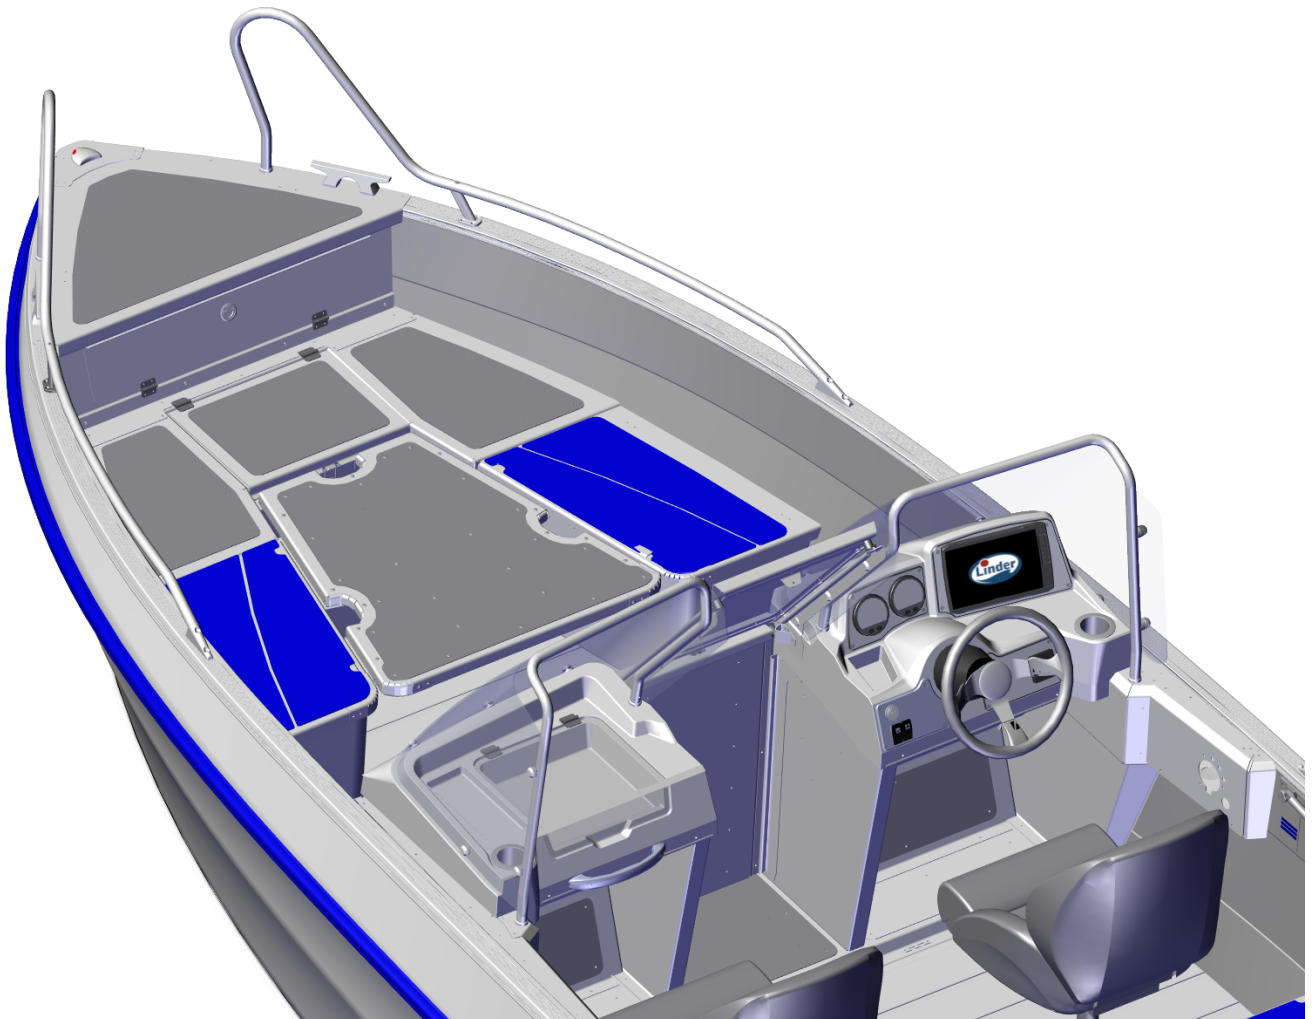

# Soldäck/fiskedäck 530

## Fishing deck 530

Art.Nr. 712 027

Aluminiumbåtar

Arkip 530BR	•
Arkip 460	–
Sportsman 445 Catch	–
Sportsman 445 Max	–
Sportsman 445 Basic	–
Sportsman 400	–
Sportsman 355	–
Fishing 440	–
Fishing 410	–
Inkas 525	–
Inkas 495	–
Inkas 465	–
Inkas 465L	–
• = passar / fits – = passar inte / does not fit	